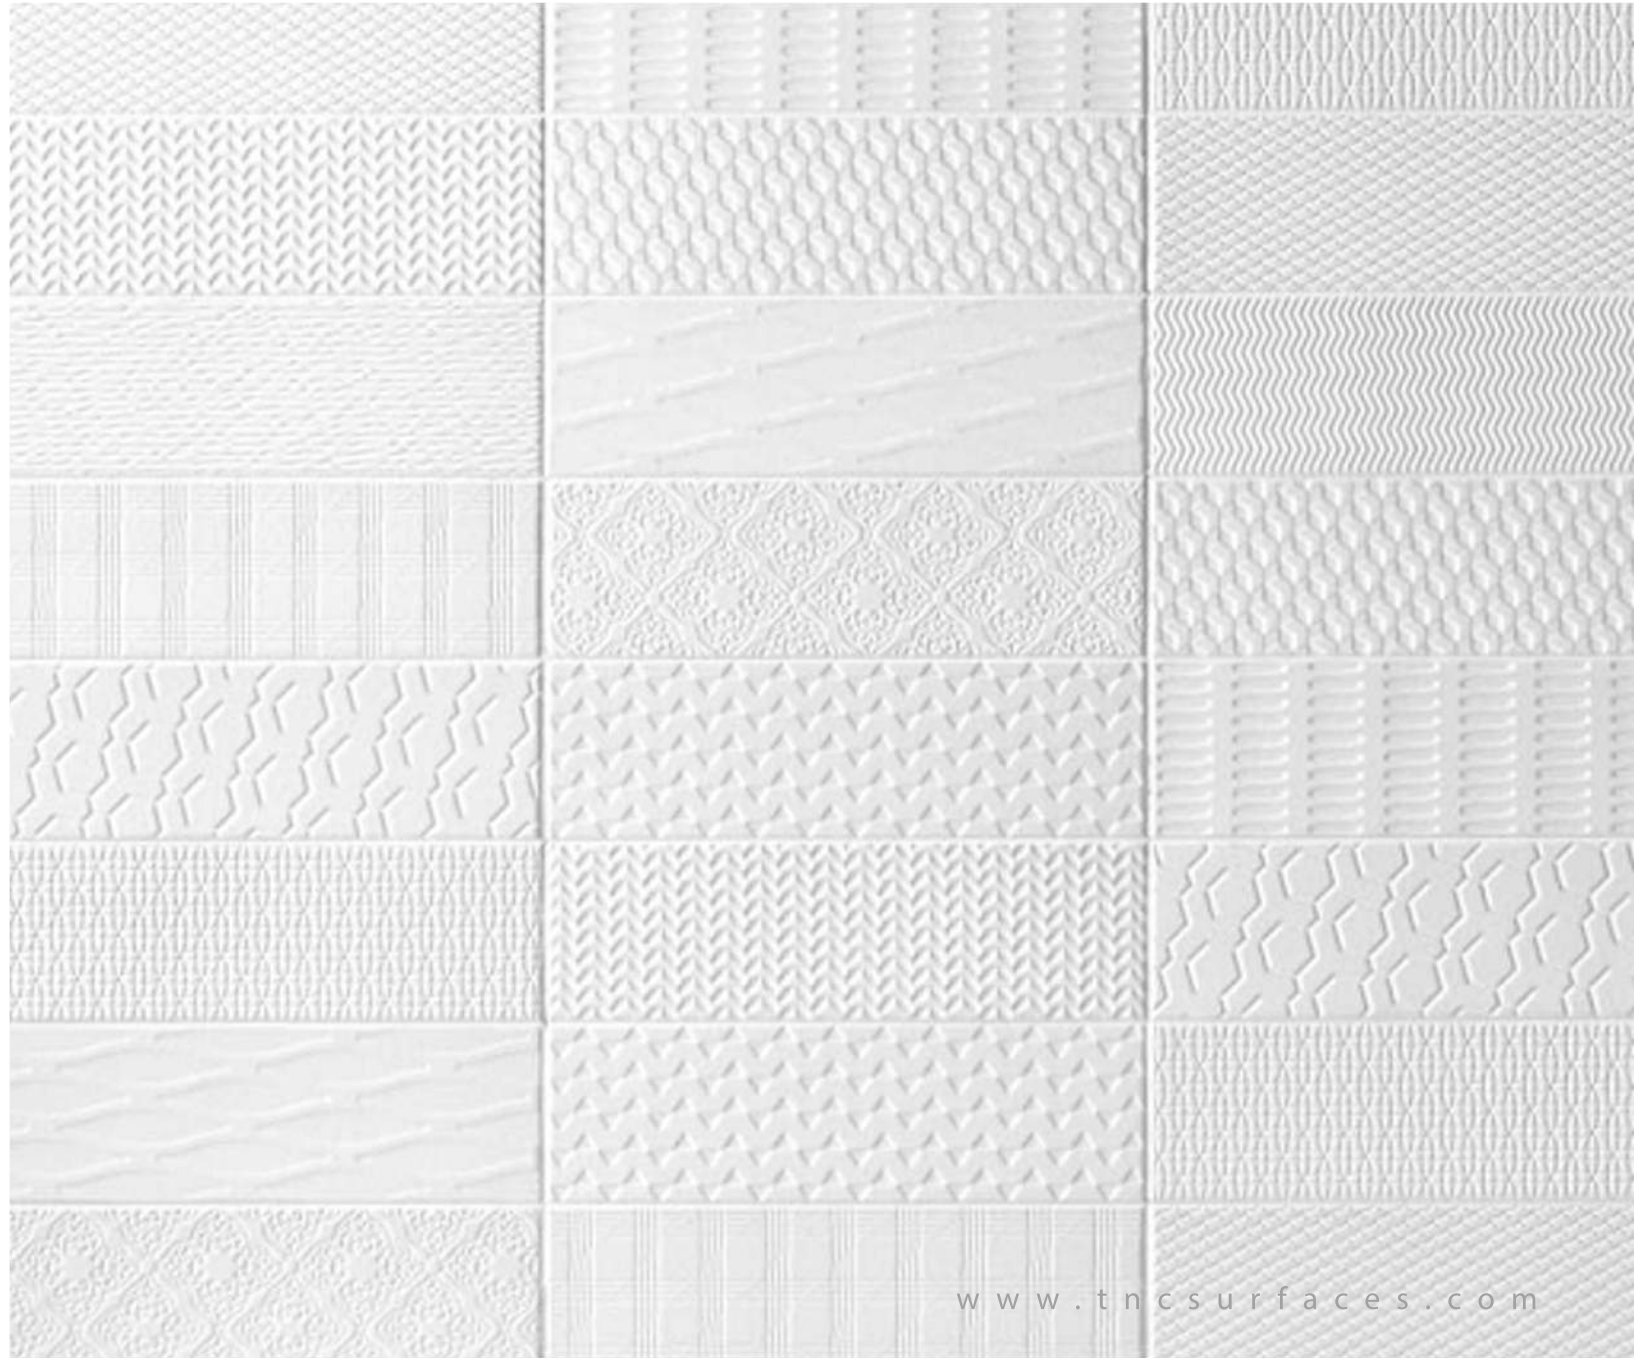

T-896 - Stony Collection - Field Sizes

4 x 12